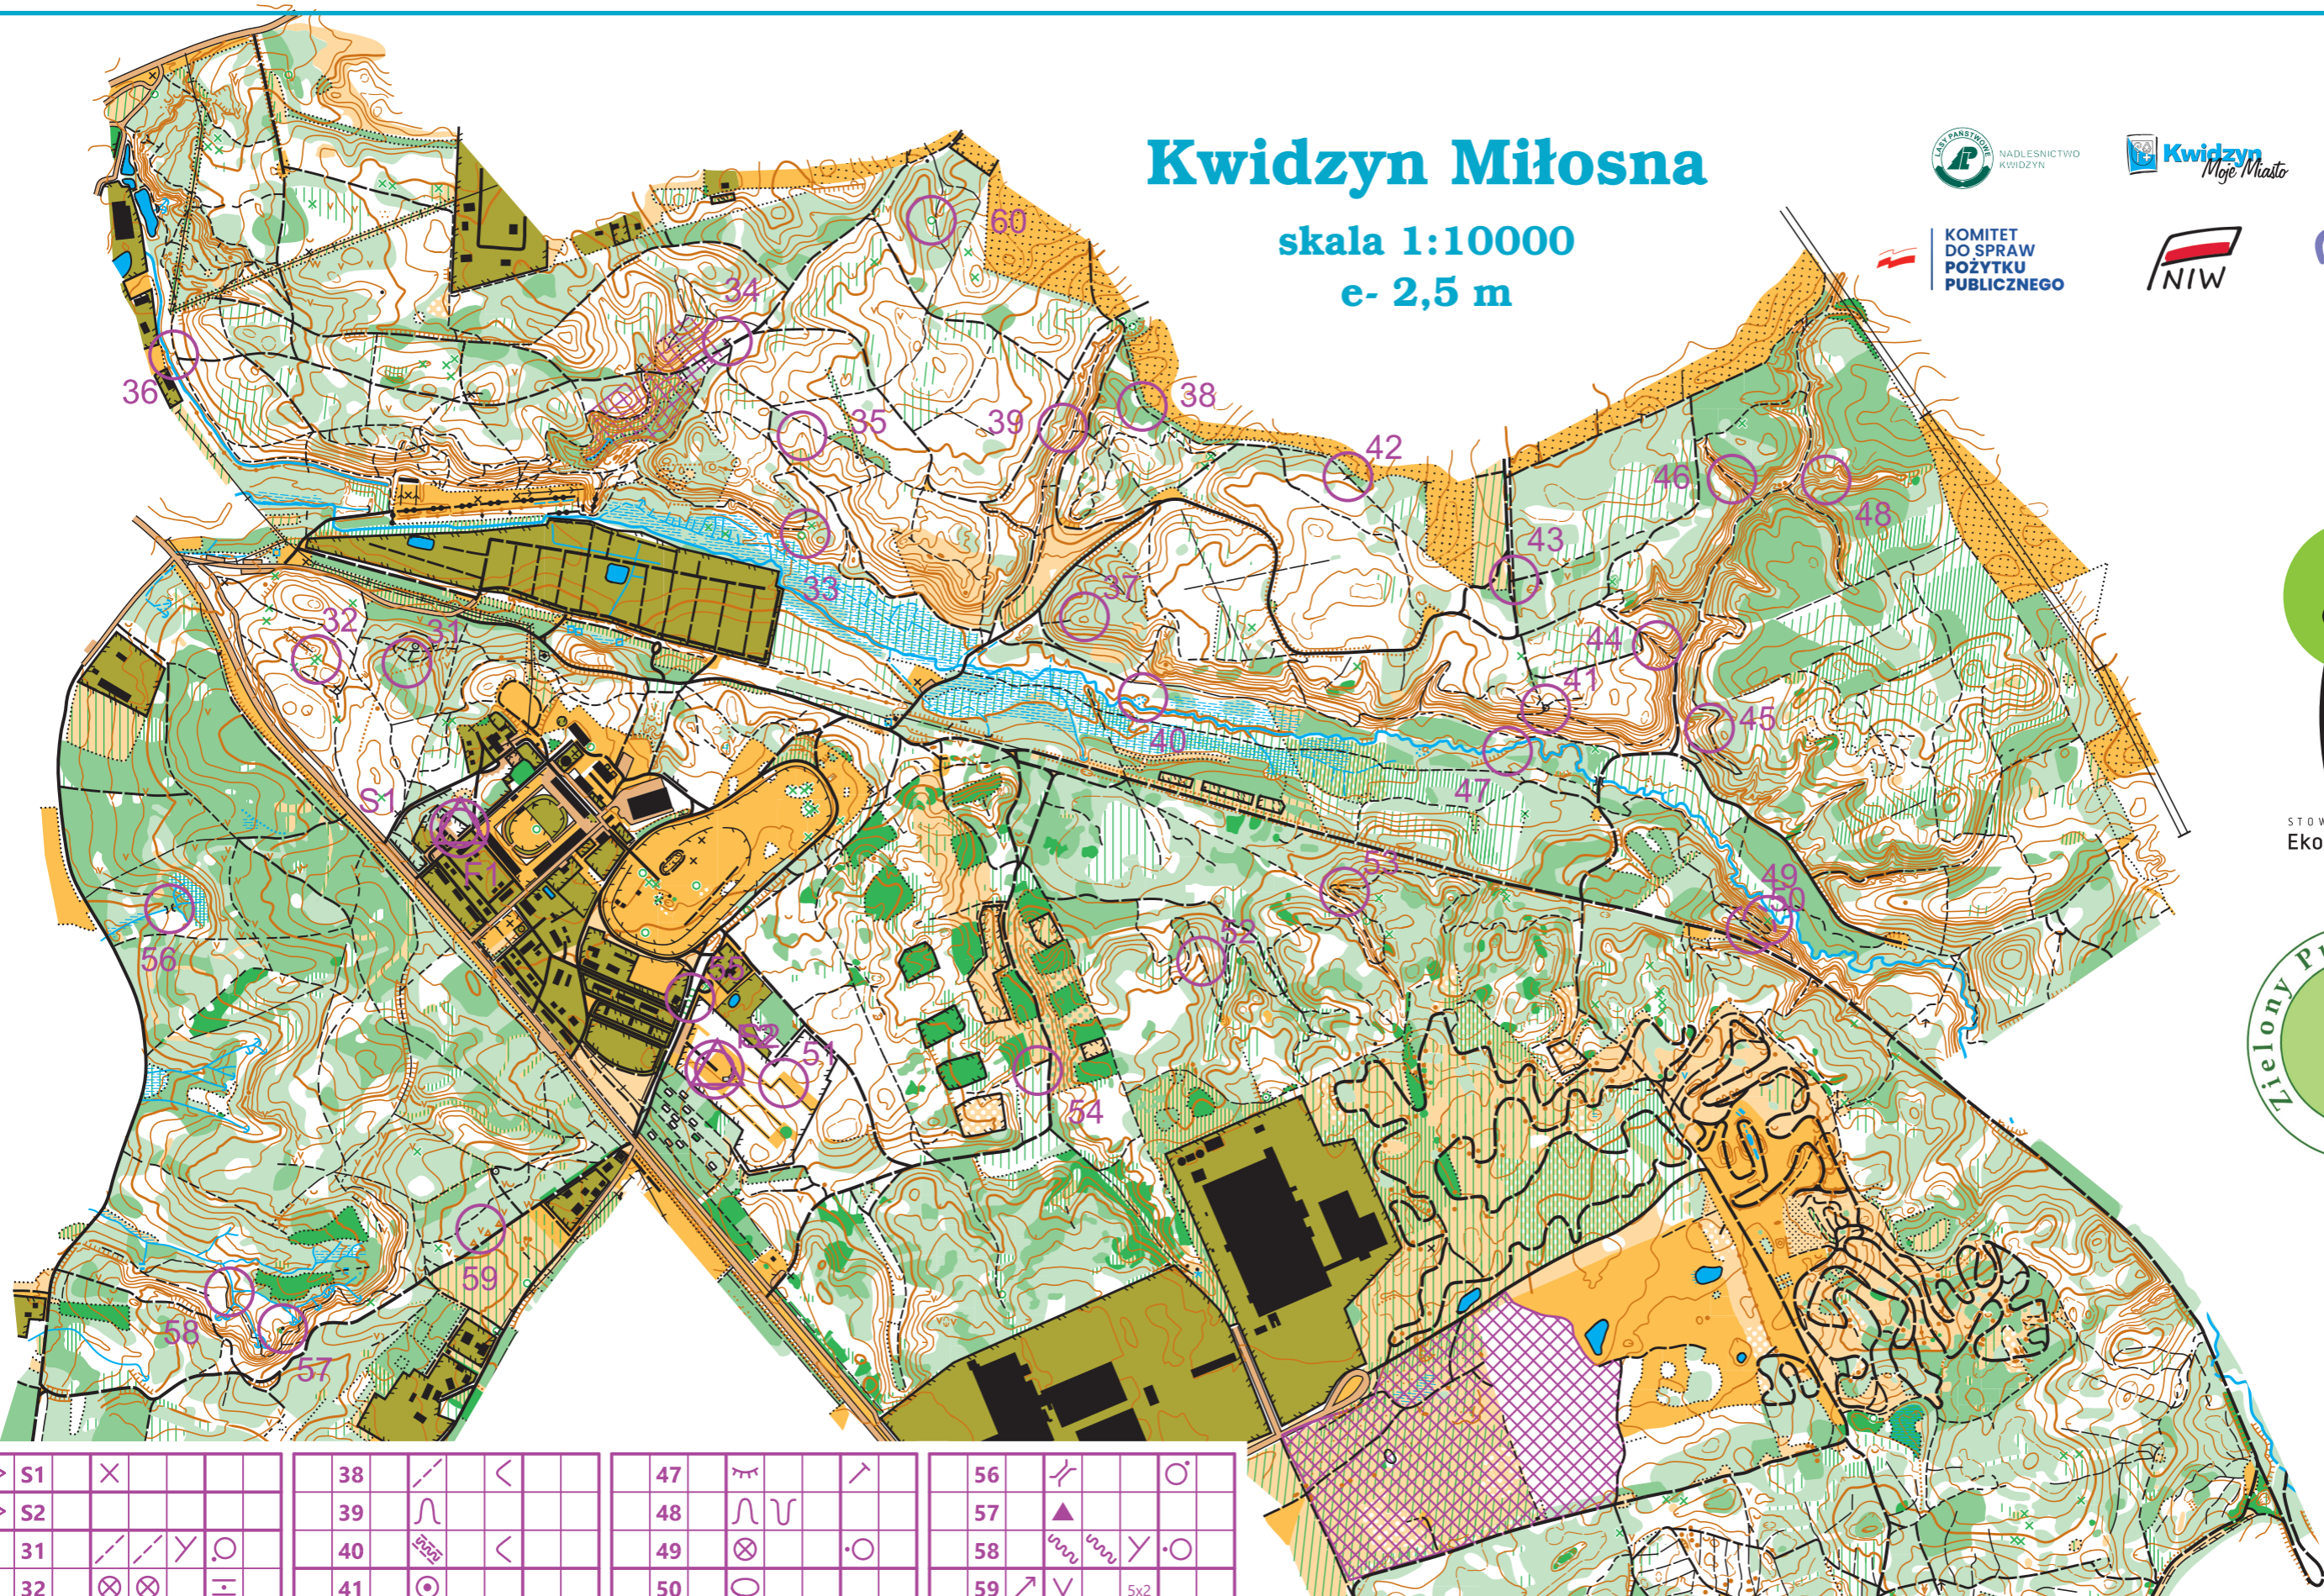

Kwidzyn Miłosna

skala 1:10000
e- 2,5 m

KOMITET DO SPRAW POŻYTKU PUBLICZNEGO

NOWE FIO

STOWARZYSZENIE
Eko Inicjatywa

| | | | | | | | | | | | | | | | | | | | |
|------|---|---|---|---|--|----|-----|---|---|--|--|----|-----|---|-----|----|------|---|-----|
| ▷ S1 | × | | | | | 38 | / | < | | | | 47 | ↖ | | ↗ | 56 | ↖ | | ○ |
| ▷ S2 | | | | | | 39 | ∩ | | | | | 48 | ∩ ∪ | | | 57 | ▲ | | |
| 31 | / | / | Y | ○ | | 40 | 5x2 | < | | | | 49 | ⊗ | | ○ | 58 | wavy | Y | ○ |
| 32 | ⊗ | ⊗ | | ≡ | | 41 | ⊙ | | | | | 50 | ○ | | | 59 | ↗ | ∇ | 5x2 |
| 33 | ∩ | | | ∥ | | 42 | ↗ | ↘ | ✓ | | | 51 | × | | ○ | 60 | ↑ | ⊗ | ○ |
| 34 | × | | | ○ | | 43 | / | / | × | | | 52 | ↖ | | ∥ | | | | |
| 35 | ∩ | | | | | 44 | ∩ ∪ | | | | | 53 | × | ↘ | ∥ | | | | |
| 36 | ∩ | | | | | 45 | / | < | | | | 54 | ∇ | | 4x4 | | | | |
| 37 | ○ | | | | | 46 | ∩ ∪ | | | | | 55 | ↑ | ↑ | ≡ | | | | |

| | | | | | | | | | | | |
|----|----|----|----|----|----|----|----|----|----|----|----|
| 1 | 2 | 3 | 4 | 5 | 6 | 7 | 8 | 9 | 10 | 11 | 12 |
| 13 | 14 | 15 | 16 | 17 | 18 | 19 | 20 | 21 | 22 | 23 | 24 |